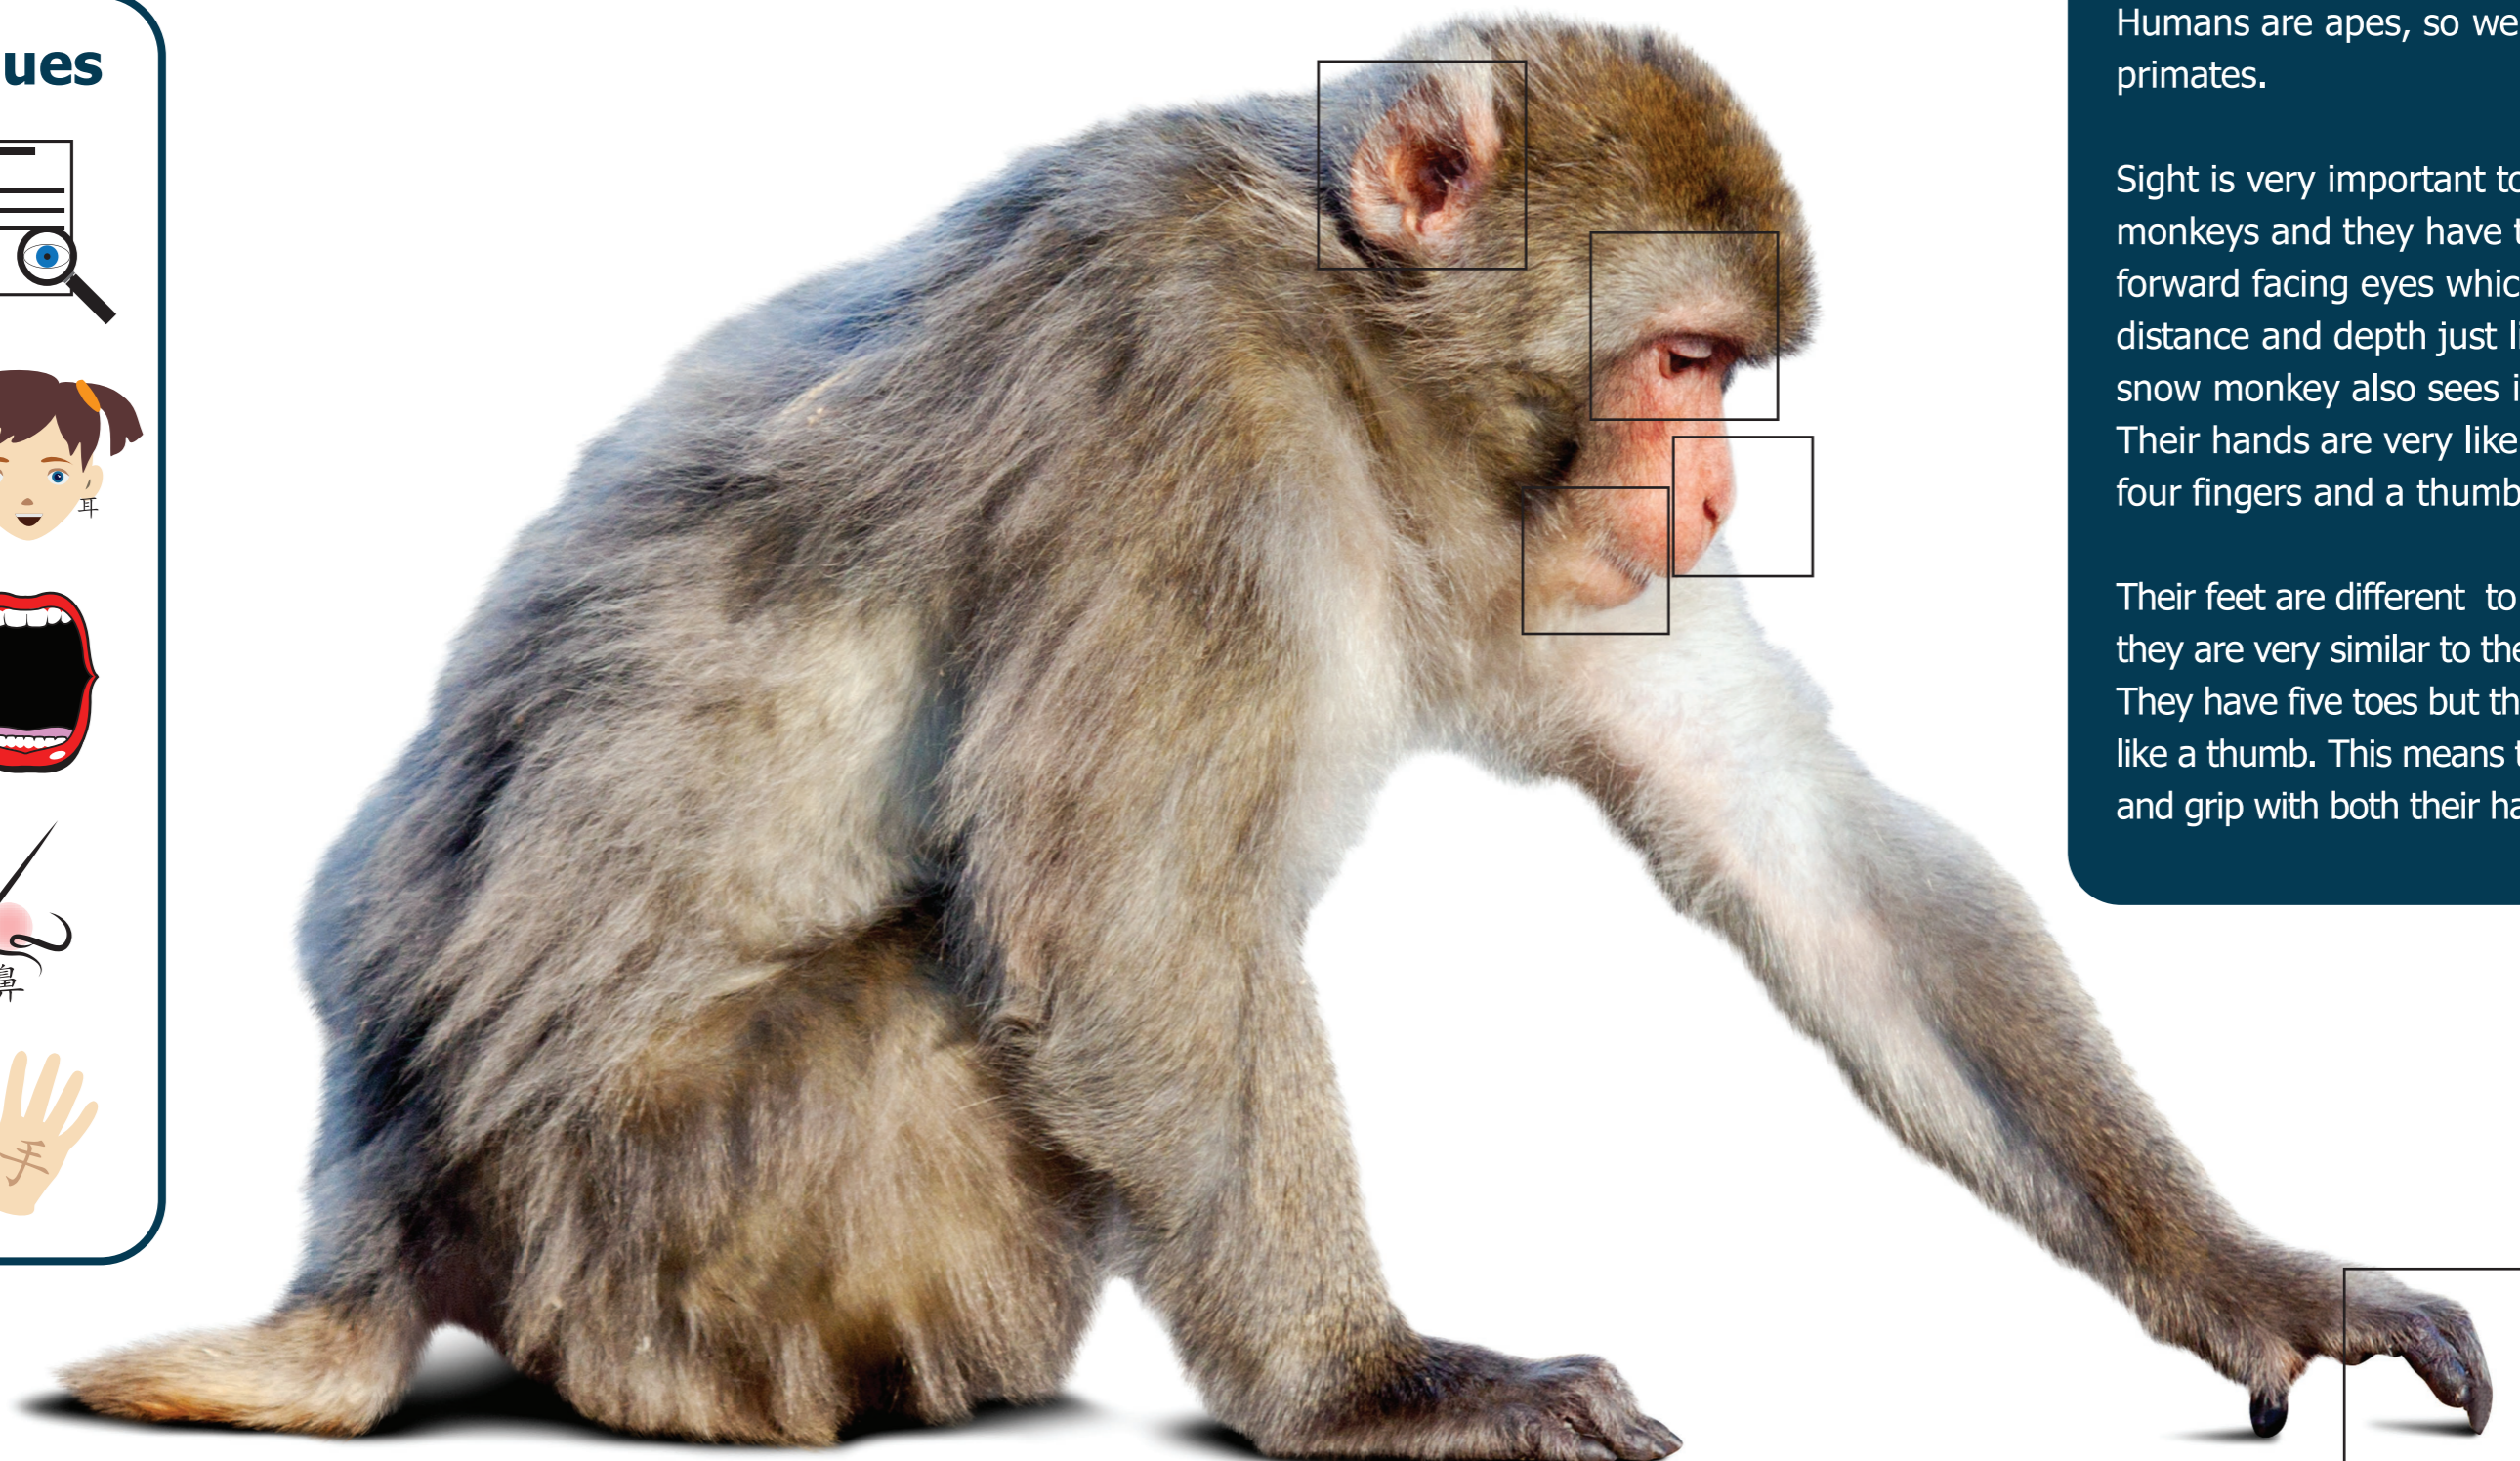

Place the character discs on the monkey in the correct places. Use the clues to help you.
 On a piece of paper, draw a picture of yourself and then write the characters for your eyes, ears, nose, mouth and hand.
 Read and follow the stroke order card.

Clues

The snow monkey is a primate. Primates include monkeys and apes. Humans are apes, so we are also primates.

Sight is very important to the monkeys and they have two large forward facing eyes which can judge distance and depth just like us. The snow monkey also sees in colour. Their hands are very like ours with four fingers and a thumb.

Their feet are different to ours because they are very similar to their hands. They have five toes but the big toe acts like a thumb. This means they can hold and grip with both their hands and feet.

耳