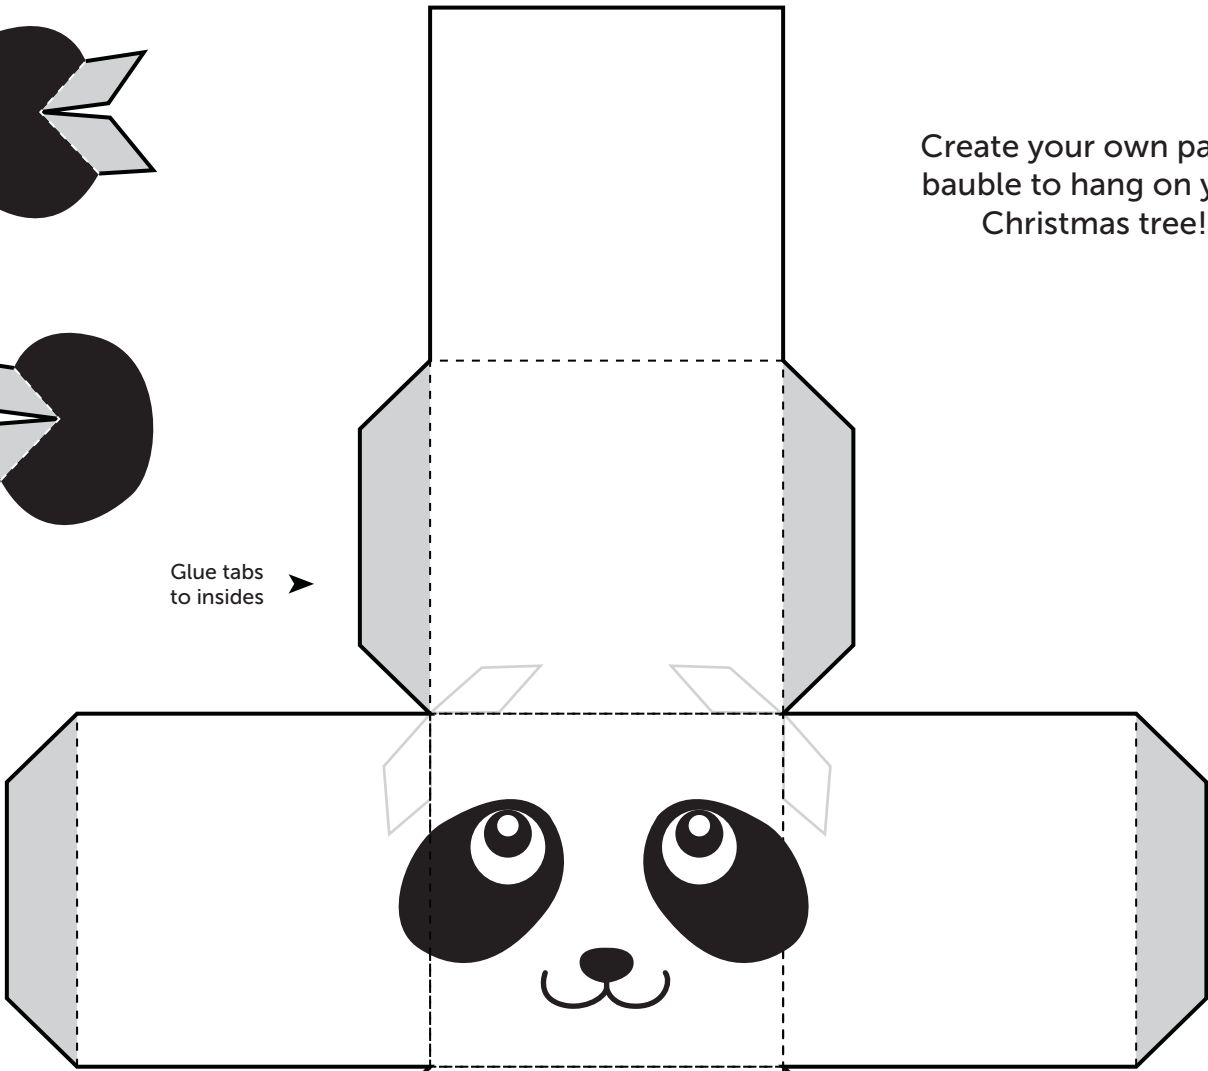

Create your own panda
bauble to hang on your
Christmas tree!

Glue tabs
to insides

Cut along the
solid black lines

Fold on the
dotted lines